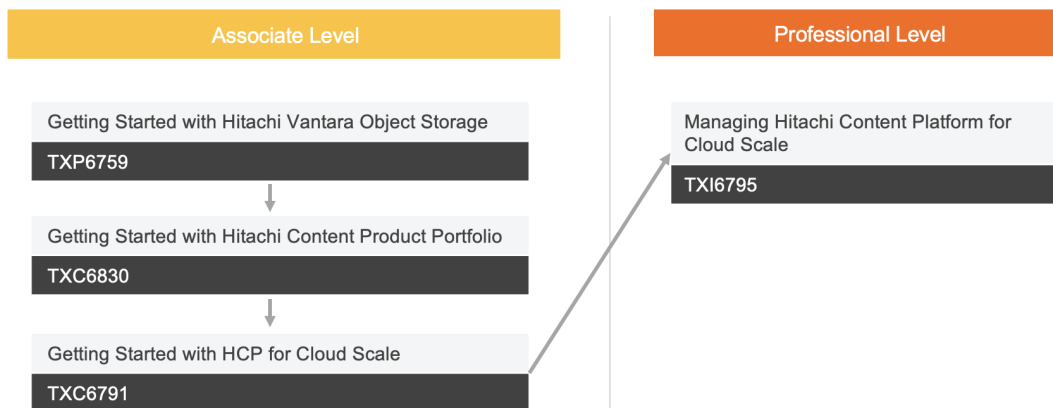

Content Platform Learning Path

HCP Cloud Scale Administrator

Extending Hitachi Object Storage for Limitless Scale

The Hitachi Content Platform for Cloud Scale learning path will help you acquire the skills you need to configure and manage the software-defined, massively scalable Hitachi Content Platform for Cloud Scale.

Learning Paths are suggested courses to reach a goal. Individual paths may vary according to experience and requirements.

Getting Started with Hitachi Vantara Object Storage

TXP6759 | 34 Minutes

This free online course provides an overview of Hitachi Vantara Digital Infrastructure Solutions enabled by the Hitachi Content Platform (HCP) and the supporting portfolio of solutions.

Getting Started with Hitachi Content Product Portfolio

TXP6830 | 40 Minutes

Get a high-level overview to Hitachi Content Product Portfolio. You will learn about HCP and Hitachi Content Intelligence (HCI). Hitachi Content Product Portfolio.