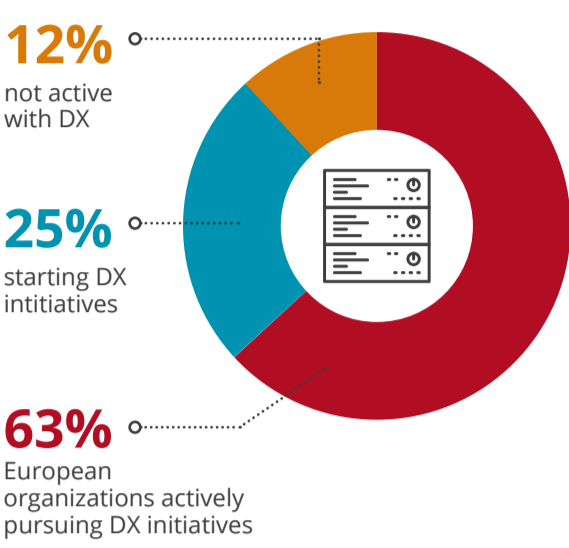

# THE PROGRAMMABLE DATACENTER

The Foundation for Digital Transformation

DIGITAL TRANSFORMATION IS ESSENTIAL TO THRIVE IN THE DIGITAL ECONOMY

If you are not looking at Digital Transformation (DX), you should be!

## IDC'S 2016 EUROPEAN DIGITAL TRANSFORMATION SURVEY

Source: IDC

Key Digital Transformation Initiatives for 2016

# 50%

of European organizations felt Infrastructure Modernization was a key Digital Transformation initiative

Source: IDC

More Transformation (DX) initiatives

Improve operational efficiencies

Create new revenue streams

## A NEW APPROACH IS NEEDED FOR DATACENTERS