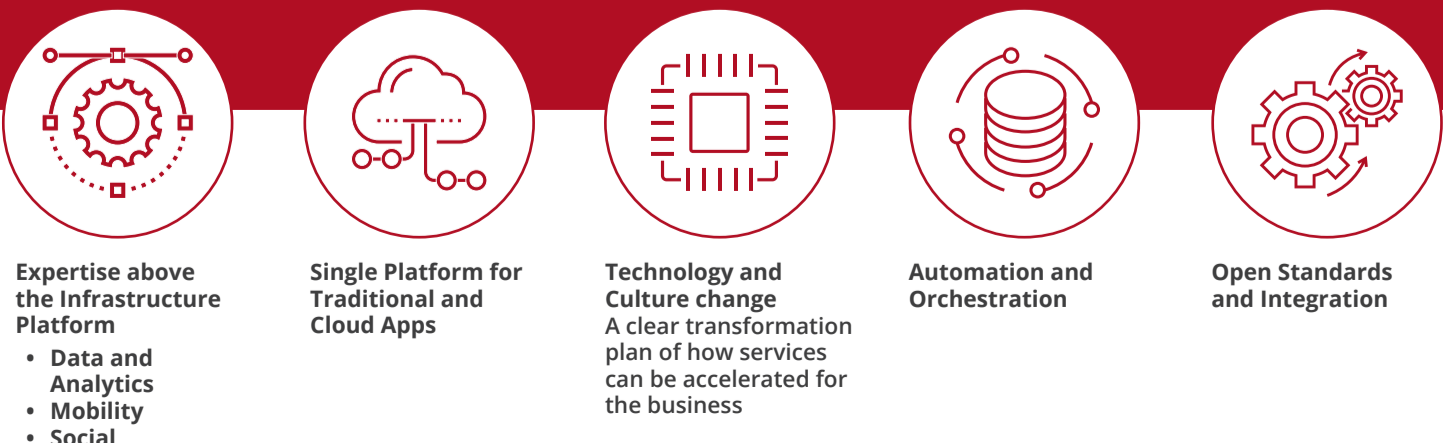

## A NEW APPROACH IS NEEDED FOR DATACENTERS

## THE GROWING GAP BETWEEN BUSINESS EXPECTATIONS AND I.T.'S ABILITY TO EXECUTE

Lines of Business expect more

Traditional I.T. cannot respond effectively

## A PROGRAMMABLE DATACENTER DELIVERS AUTOMATION AND OPTIMIZES I.T. INFRASTRUCTURE FOR BOTH TRADITIONAL AND CLOUD APPS

Be future ready with a Programmable Datacenter. ENSURE YOUR PARTNER CAN DELIVER:

discover more