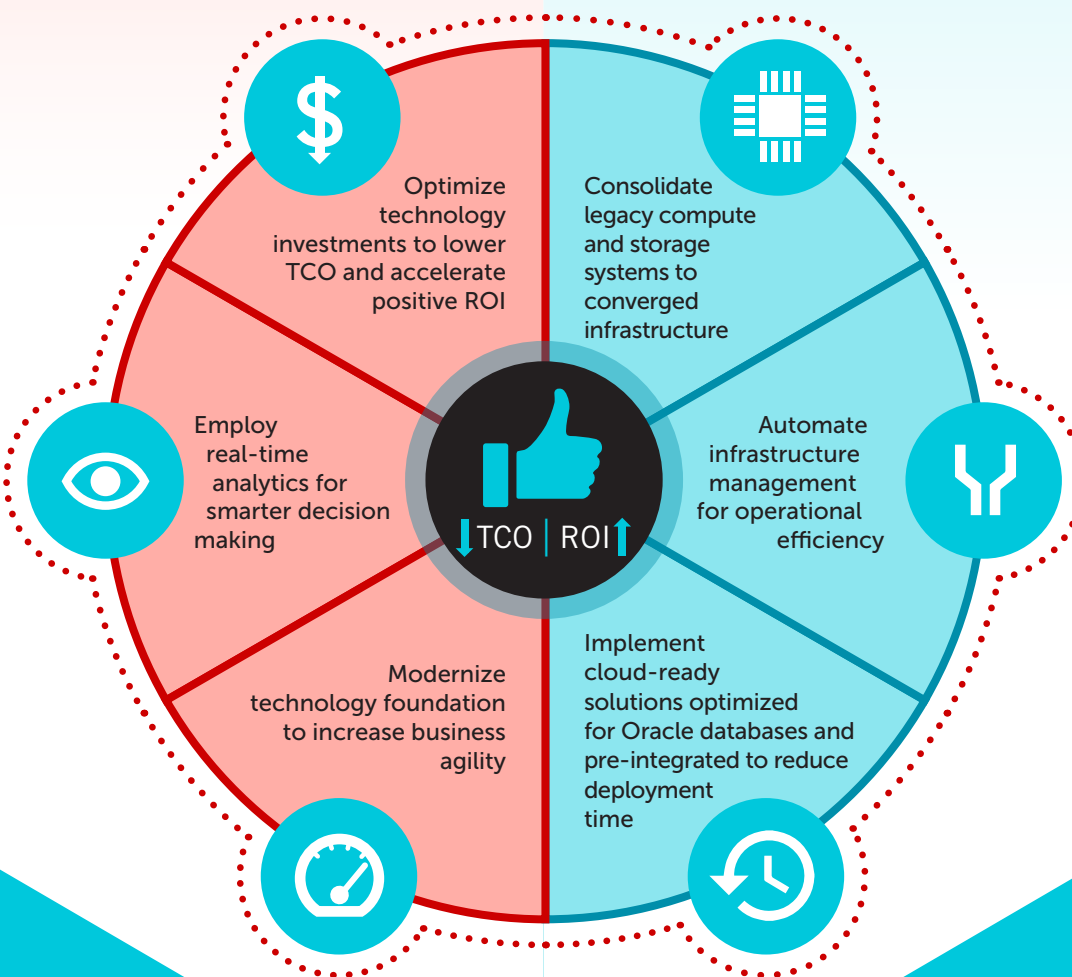

Get the most out of your Oracle investment ...for less.

Business Solutions

Technology Solutions

Get started!

Try Our Free Oracle Database Optimization Tool
Our DIET app uncovers configuration problems and finds wasted storage and compute resources.

Learn About Hitachi UCP 6000 for Oracle RAC
Engineered specifically for Oracle databases.

As an Oracle Diamond partner, we have over 20 years of trusted experience optimizing Oracle database performance for our customers. And we're ready to help you too.

Intel Inside®. Powerful Solution Outside.