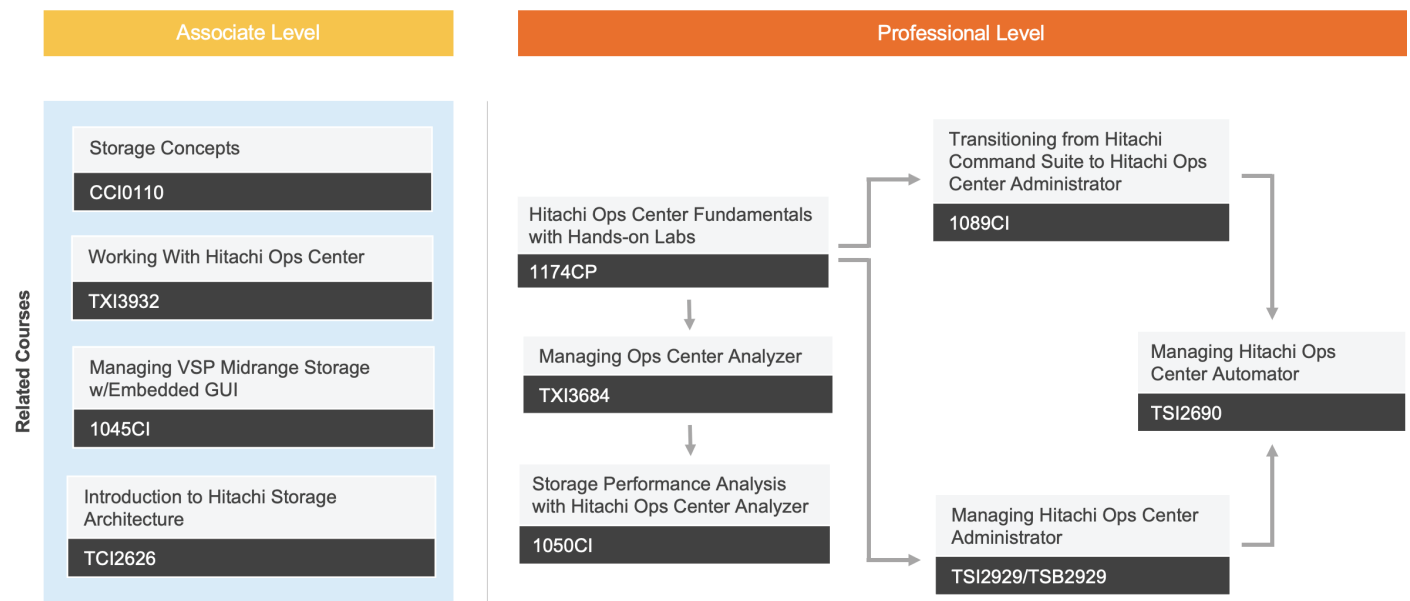

Hitachi Ops Center Learning Path

Storage Administrator

Optimize your storage with Hitachi Ops Center

The Storage Administrator learning path will help you acquire the skills you need to manage, automate, and troubleshoot storage from Hitachi Vantara.

Learning Paths are suggested courses to reach a goal. Individual paths may vary according to experience and requirements.

Hitachi Ops Center Fundamentals with Hands-on Labs

1174CP | Online

Learn the essential concepts a storage admin needs to be confident to provision storage systems with Ops Center Administrator, protect data with Ops Center Protector, and analyze performance with Ops Center Analyzer and Detail view. The course provides opportunities to practice with hands-on lab activities designed to build the skills necessary to use Ops Center Suite.

Managing Ops Center Analyzer

TXI3684 | 3-Day ILT/vILT

Learn the metrics and concepts required to perform analysis, monitorization and health-checks using Hitachi Ops Center Analyzer products including Analyzer detail view and Analyzer Probe. Additionally, hands-on lab activities enable you to gain practical experience as you learn how to use different tools working with real performance scenarios.

Introduction to Hitachi Storage Architecture

TCI2626 | 2-Day ILT/vILT

Learn the architecture of Hitachi Virtual Storage Platform (VSP) models such as VSP 5000 series, VSP G1000, VSP F1500, VSP G1500, VSP E series, and midrange models. The course also covers unified storage with embedded NAS modules supported by the midrange models ranging from VSP G400 to VSP G800. Lab activities include identifying components, mapping storage volumes and connecting to the storage management tools such as Hitachi Ops Center Administrator.