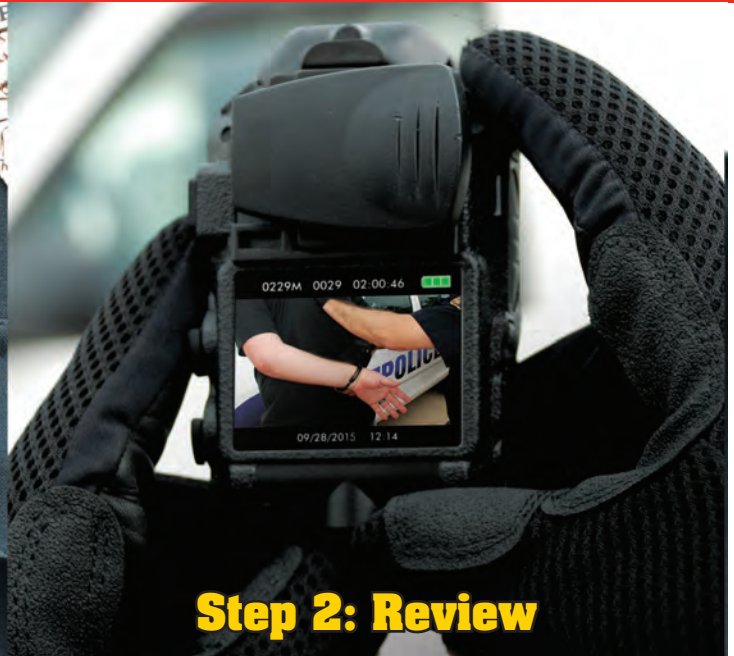

Step 2: Review

SPECIFICATIONS

Image Sensor	16 MP CMOS sensor
LCD Screen Size	2 in; color
Field of View	120° wide angle
Storage	Built-in internal NAND flash memory 32 GB
Video Resolution	1080, 720, 480 (30-60 fps)
Image Resolution	4608 × 3456 (16 MP)
File Compression	MP4/H.264 (video); JPEG (image); WAV (audio)
Continuous Record Time	5 hours (D1)
Pre-event Time	10 seconds (D1)
Inputs	Earphone (3.5 mm), mini-USB 2.0, external video (2.5 mm)
Lux Rating	0 with IRs
IP Rating	IP55
Power Supply	1850 mAh rechargeable battery
Standby Time	Approx. 8 hours
Recharging Time	Approx. 4 hours
Operating Temperature	-13°F to approx. 140°F
Storage Temperature	-25°F to approx. 155°F
Dimensions (w × h × d)	2.3 in × 3.66 in × 1.66 in
Weight	0.33 lbs (with battery)

The **Prima Facie® Body Worn Camera by Safety Vision** is the evidence-capturing device that never fails to provide a first-person point of view. Exhibiting the ability to record video, take high resolution stills, or only record audio, the Prima Facie always offers the most appropriate evidence collecting solution. With the integrated color LCD screen and speaker, recorded audio, video, and still pictures can instantly be reviewed. A Prima Facie body camera is one of the least expensive pieces of equipment a user can have on their body or in their car, and it provides maximum value. Rest assured, your new Prima Facie was designed to help law enforcement users maintain a safe and secure chain of evidence. Recorded data can only be downloaded to an authorized computer and internal storage prevents evidence tampering. Use the included docking station to easily download captured files or charge your Prima Facie.

Features

- Touch n' go recording
- Pre-event recording
- 32 GB of internal storage
- 1080, 720, or 480 HD video resolution
- 120° field of view (FOV)
- Night mode: automatic infrared illuminators
- Directional audio
- Two way mic interface
- Dust proof and water resistant (IP55)
- Rechargeable battery
- External camera port
- Rotating clothing or epaulette clip

Want to see more? <http://bit.ly/primafacieinaction>

Please discuss our installation, training, extended warranty, spare-in-the-air, and onsite service options with your mobile video solutions specialist!